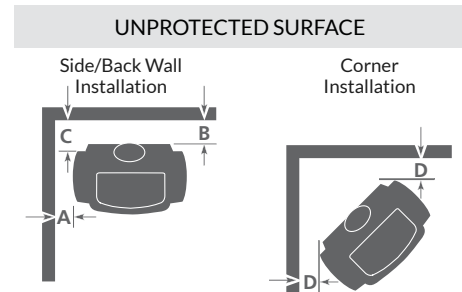

Options & Accessories