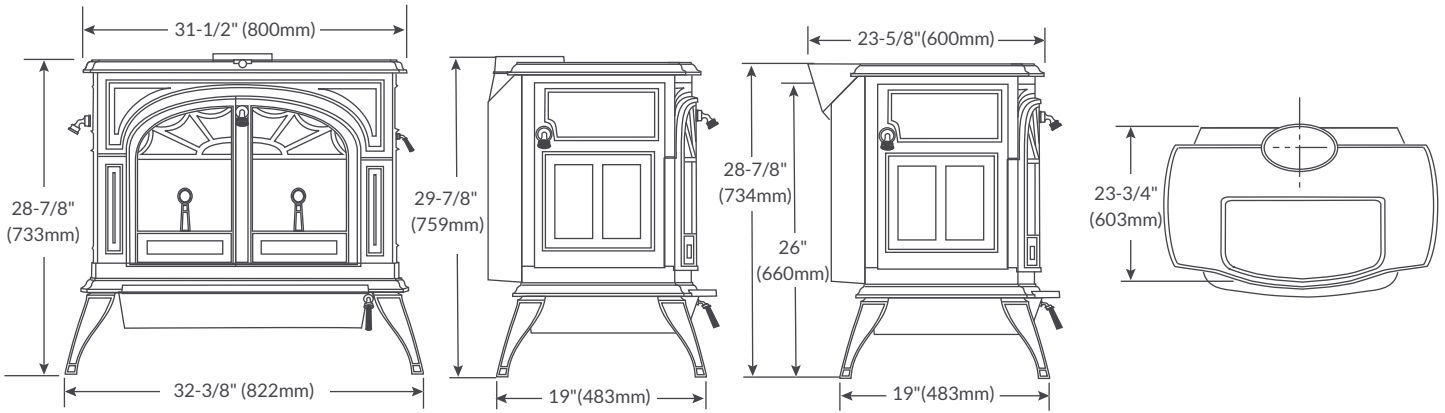

Cast iron griddle top offers a versatile cooking surface for the stovetop chef

Peak BTU/hr Output ¹	56,000
Heating Capacity ²	1,300 - 2,800 sq ft
Maximum Burn Time	14 hrs
Efficiency ³	84% LHV; 78% HHV
Emissions	1.3 g/hr
Firebox Capacity	3.25 cu ft
Recommended Log Length	20"
Actual Weight	475 lbs

Specifications

6" or 8" single or double wall pipe	CLEARANCES TO COMBUSTIBLES			
	A	B	C	D
Top exit, single wall connector pipe	21" (521 mm)	15" (381 mm)	21" (521 mm)	5" (127 mm)
Top exit, double wall connector pipe	21" (521 mm)	15" (381 mm)	21" (521 mm)	5" (127 mm)
Rear exit	21" (521 mm)	10" (254 mm)	16" (407 mm)	N/A

Standard floor protection: 44" x 46" minimum. See manual for corner floor protection sizes and diagrams, for single and double wall pipe. Refer to manual for complete list of clearances prior to installation. Oval to round adaptor required for installation.