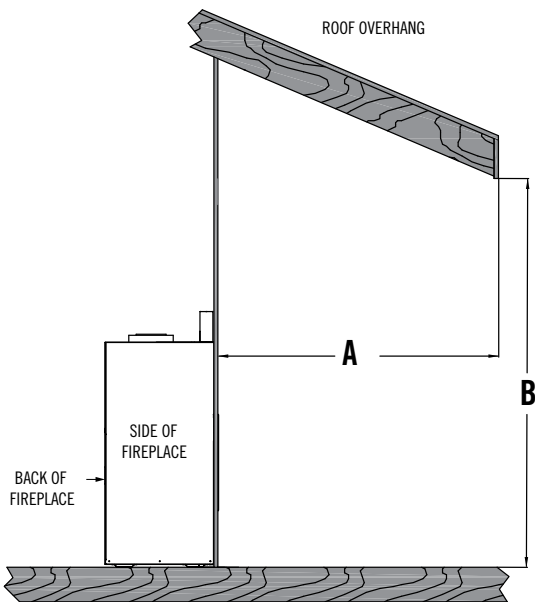

The overhang (A) must be a minimum of 1/2 or greater of the roofline elevation (B) above the base of the fireplace.

The width of the overhang to each side of the appliance (C) must be a minimum of 1/2 or greater of the roofline elevation (B) above the base of the fireplace.