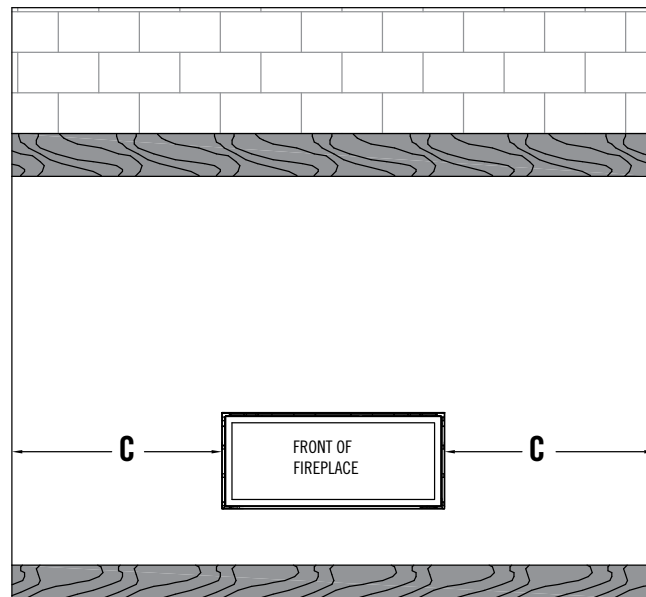

The overhang (A) must be a minimum of 1/2 or greater of the roofline elevation (B) above the base of the fireplace.

The width of the overhang to each side of the appliance (C) must be a minimum of 1/2 or greater of the roofline elevation (B) above the base of the fireplace.