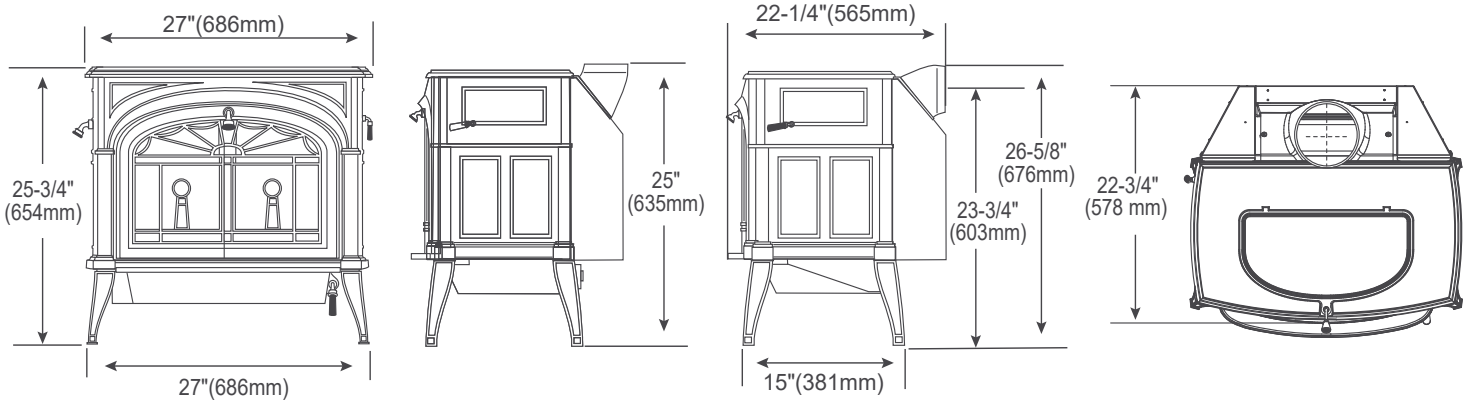

### STOVE FINISHES

CLASSIC  
BLACK

BORDEAUX  
ENAMEL

MAJOLICA BROWN  
ENAMEL

TWILIGHT  
ENAMEL

Peak BTU/hr Output <sup>1</sup>	48,000
Heating Capacity <sup>2</sup>	900 - 2,300 sq ft
Maximum Burn Time	12 hrs
Efficiency <sup>3</sup>	83% LHV; 77% HHV
Emissions	1.1 g/hr
Firebox Capacity	2.3 cu ft
Recommended Log Length	18"
Actual Weight	475 lbs

# Specifications

6" single or double wall pipe	CLEARANCES TO COMBUSTIBLES		
	A	B	C
Top exit, single wall connector pipe	19-1/2" (495 mm)	20" (508 mm) w/o shields 15" (381 mm) w/shields	15" (381 mm)
Top exit, double wall connector pipe	18-1/2" (470 mm)	11" (279 mm)	7-1/2" (191 mm)
Rear exit	19-1/2" (495 mm)	14" (356 mm)	N/A