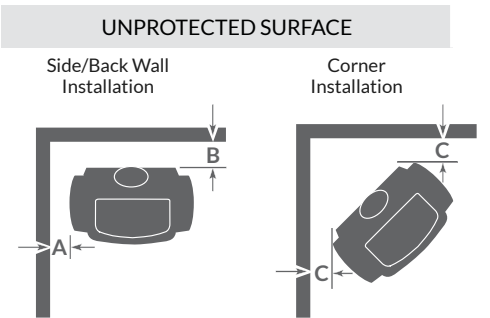

Specifications

6" single or double wall pipe	CLEARANCES TO COMBUSTIBLES		
	A	B	C
Top exit, single wall connector pipe	19-1/2" (495 mm)	20" (508 mm) w/o shields 15" (381 mm) w/shields	15" (381 mm)
Top exit, double wall connector pipe	18-1/2" (470 mm)	11" (279 mm)	7-1/2" (191 mm)
Rear exit	19-1/2" (495 mm)	14" (356 mm)	N/A

Standard floor protection: 39-1/4" x 44" minimum. See manual for corner floor protection sizes and diagrams, for single and double wall pipe. Refer to manual for complete list of clearances prior to installation.

Options & Accessories

Scan to learn more about our wood stoves

For full warranty details, visit www.forgenflame.com.

1: BTU/hr output: 1st hour output uses high burn efficiency number. BTU/hr output will vary depending on the type of fuel used and moisture content of the fuel. 2: See your local Vermont Castings authorized dealer for help in determining the product that best suits your heating needs based on climate and home efficiency. 3: Weighted average LHV (Low Heating Value) efficiency. HHV (High Heat Value) efficiency used to qualify products for Tax Credit beginning in 2023.

IMPORTANT - READ BEFORE YOU INSTALL! - Refer to the Owner/Installation Manual for complete clearance requirements and specifications. The images and descriptions in this brochure are provided to assist you in product selection only. Vermont Castings is a registered trademark of Hearth & Home Technologies. Product specifications and pricing subject to change without notice. Fireplace, stove and insert surfaces get extremely HOT and can cause burns if touched. Keep a safe distance away. To learn more visit www.vermontcastings.com/fireplacesafety. ©2023 Hearth & Home Technologies. All rights reserved.

FORGENFLAME.COM